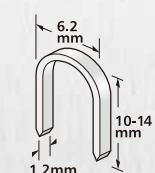

ONE FOR ALL MULTI-FUNCTION CABLE TACKER

CABLE TACKER

NEW
PRODUCT

JY819 4-6mm 5/32"-1/4" 2 Way Cable Tacker

6 mm (1/4")
JANN YEI: 1306C

4 mm (5/32")
JANN YEI: 1304C

JY828 10-14mm 3/8"-9/16" Staple Gun Tacker

• ARROW T18
• NOVUS #J-19S
• RAPID #28
• JANN YEI:
1610, 1612
1614

JY836 8-12mm 5/16"-1/2" Dual Purpose Stapler

• ARROW® T20
• JANN YEI: 1708J,
1710J, 1712J

• ARROW® T25
• NOVUS #J-19L
• RAPID #36
• JANN YEI:
710, 712, 714