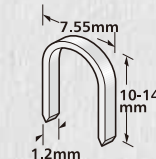

ONE FOR ALL MULTI-FUNCTION CABLE TACKER

CABLE TACKER

NEW
PRODUCT

JY819 4-6mm 5/32"-1/4" 2 Way Cable Tacker

6 mm (1/4")
JANN YEI: 1306C

4 mm (5/32")
JANN YEI: 1304C

JY828 10-14mm 3/8"-9/16" Staple Gun Tacker

• ARROW T18
• NOVUS #J-19S
• RAPID #28
• JANN YEI:
1610, 1612
1614

JY836 8-12mm 5/16"-1/2" Dual Purpose Stapler

• ARROW® T20
• JANN YEI: 1708J,
1710J, 1712J

• ARROW® T25
• NOVUS #J-19L
• RAPID #36
• JANN YEI:
710, 712, 714