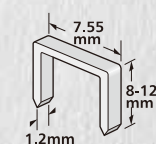

ONE FOR ALL MULTI-FUNCTION CABLE TACKER

CABLE TACKER

NEW
PRODUCT

JY819 4-6mm 5/32"-1/4" 2 Way Cable Tacker

6 mm (1/4")
JANN YEI: 1306C

4 mm (5/32")
JANN YEI: 1304C

JY828 10-14mm 3/8"-9/16" Staple Gun Tacker

• ARROW T18
• NOVUS #J-19S
• RAPID #28
• JANN YEI:
1610, 1612
1614

JY836 8-12mm 5/16"-1/2" Dual Purpose Stapler

• ARROW® T20
• JANN YEI: 1708J,
1710J, 1712J

• ARROW® T25
• NOVUS #J-19L
• RAPID #36
• JANN YEI:
710, 712, 714